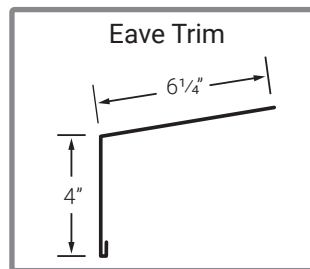

# U-Panels & R-Panels

\* 26ga standard stock (Available in 24ga upon request)

# Structural Components

\* 14ga standard stock (Available from 10ga - 16ga upon request)

# Trims

† Both U & R styles available. Exact dimensions may vary by style.

\* 26 ga standard stock for all trims