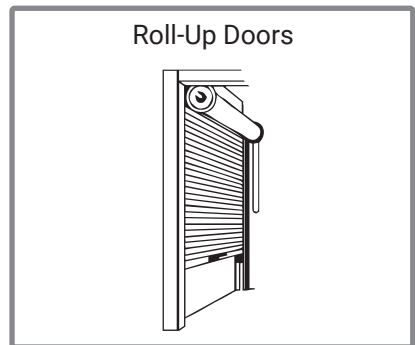

Doors & Door Kits

* Roll-Up Door available in wind-rated and non-wind-rated