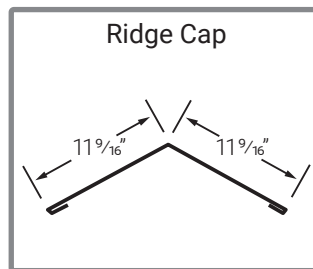

# U-Panels & R-Panels

\* 26ga standard stock (Available in 24ga upon request)

# Structural Components

\* 14ga standard stock (Available from 10ga - 16ga upon request)

# Trims

† Both U & R styles available. Exact dimensions may vary by style.

\* 26 ga standard stock for all trims