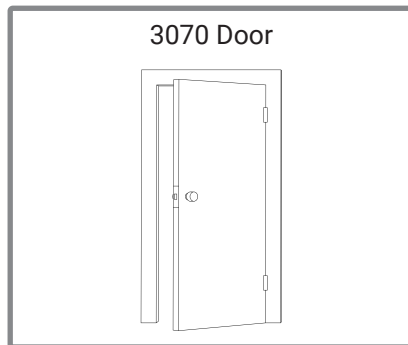

Doors & Door Kits

* Roll-Up Door available in wind-rated and non-wind-rated