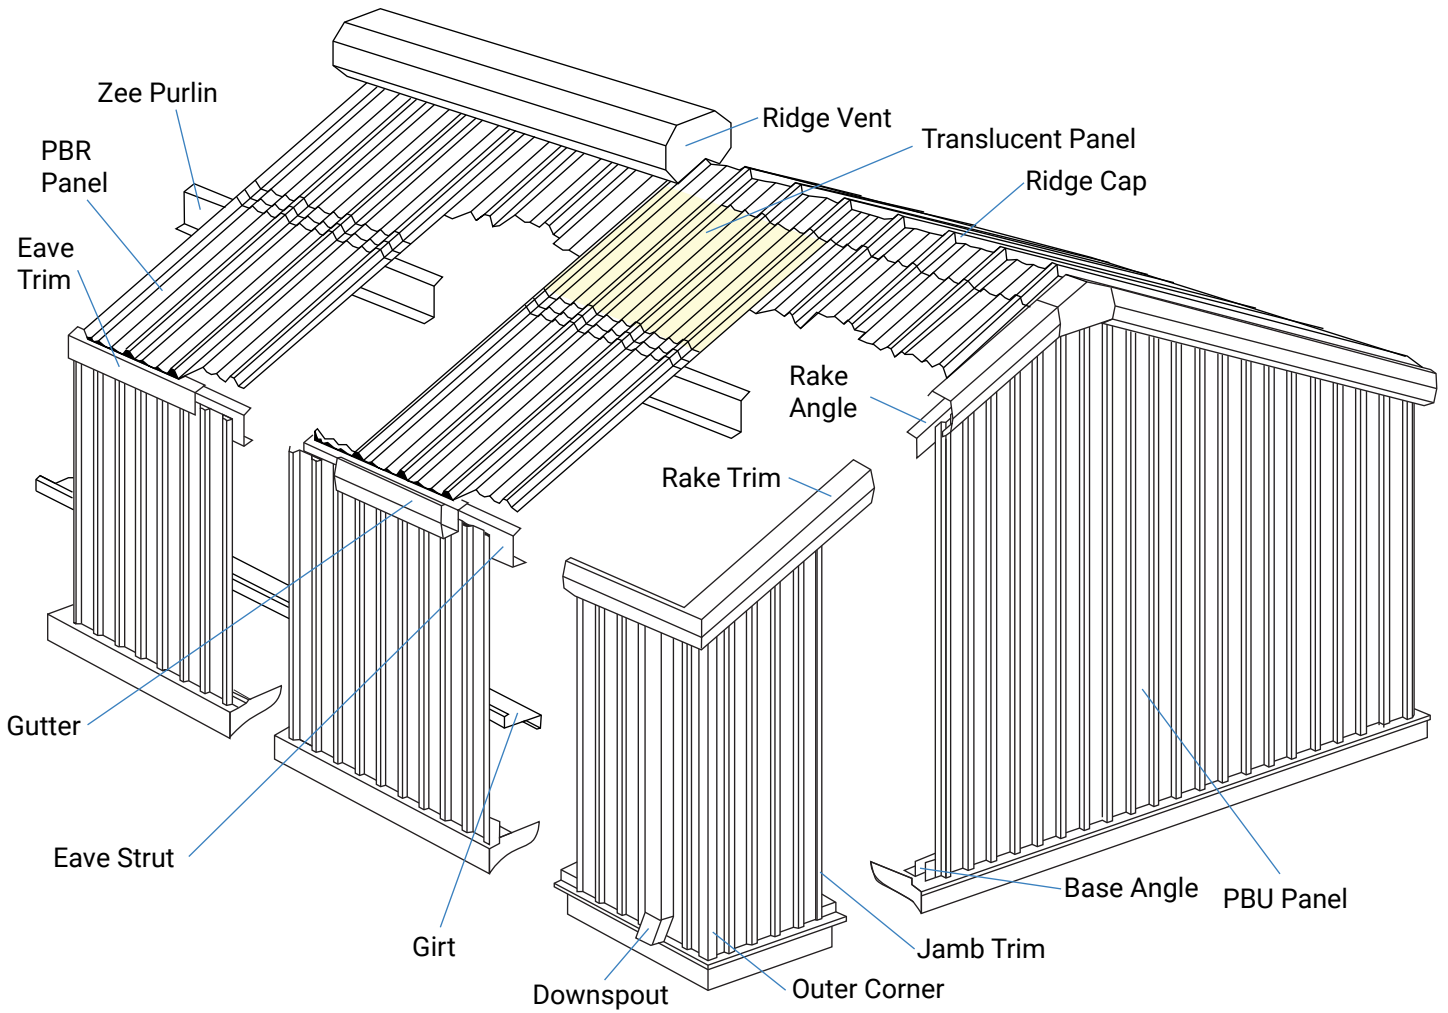

Doors & Door Kits

* Roll-Up Door available in wind-rated and non-wind-rated

Fasteners

* Long-Life Fasteners available upon request