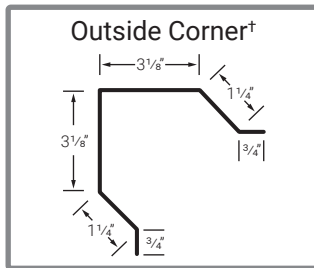

# Trims

† Both U & R styles available. Exact dimensions may vary by style.

\* 26 ga standard stock for all trims