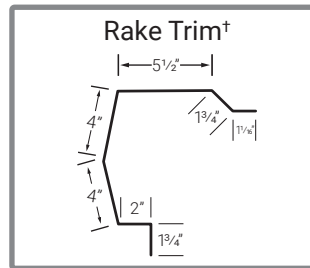

# U-Panels & R-Panels

\* 26ga standard stock (Available in 24ga upon request)

# Structural Components

\* 14ga standard stock (Available from 10ga - 16ga upon request)

# Trims

† Both U & R styles available. Exact dimensions may vary by style.

\* 26 ga standard stock for all trims