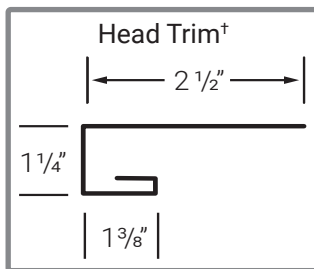

# U-Panels & R-Panels

\* 26ga standard stock (Available in 24ga upon request)

# Structural Components

\* 14ga standard stock (Available from 10ga - 16ga upon request)

# Trims

† Both U & R styles available. Exact dimensions may vary by style.

\* 26 ga standard stock for all trims