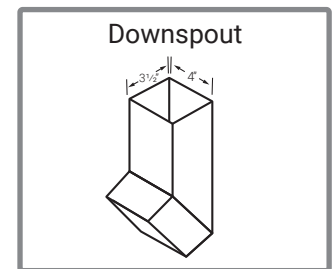

# U-Panels & R-Panels

\* 26ga standard stock (Available in 24ga upon request)

# Structural Components

\* 14ga standard stock (Available from 10ga - 16ga upon request)

# Trims

† Both U & R styles available. Exact dimensions may vary by style.

\* 26 ga standard stock for all trims