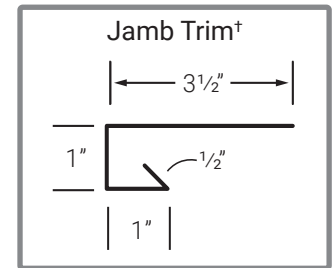

# U-Panels & R-Panels

\* 26ga standard stock (Available in 24ga upon request)

# Structural Components

\* 14ga standard stock (Available from 10ga - 16ga upon request)

# Trims

† Both U & R styles available. Exact dimensions may vary by style.

\* 26 ga standard stock for all trims