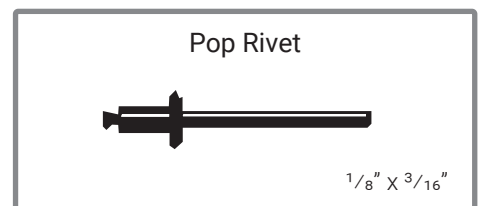

Fasteners

* Long-Life Fasteners available upon request